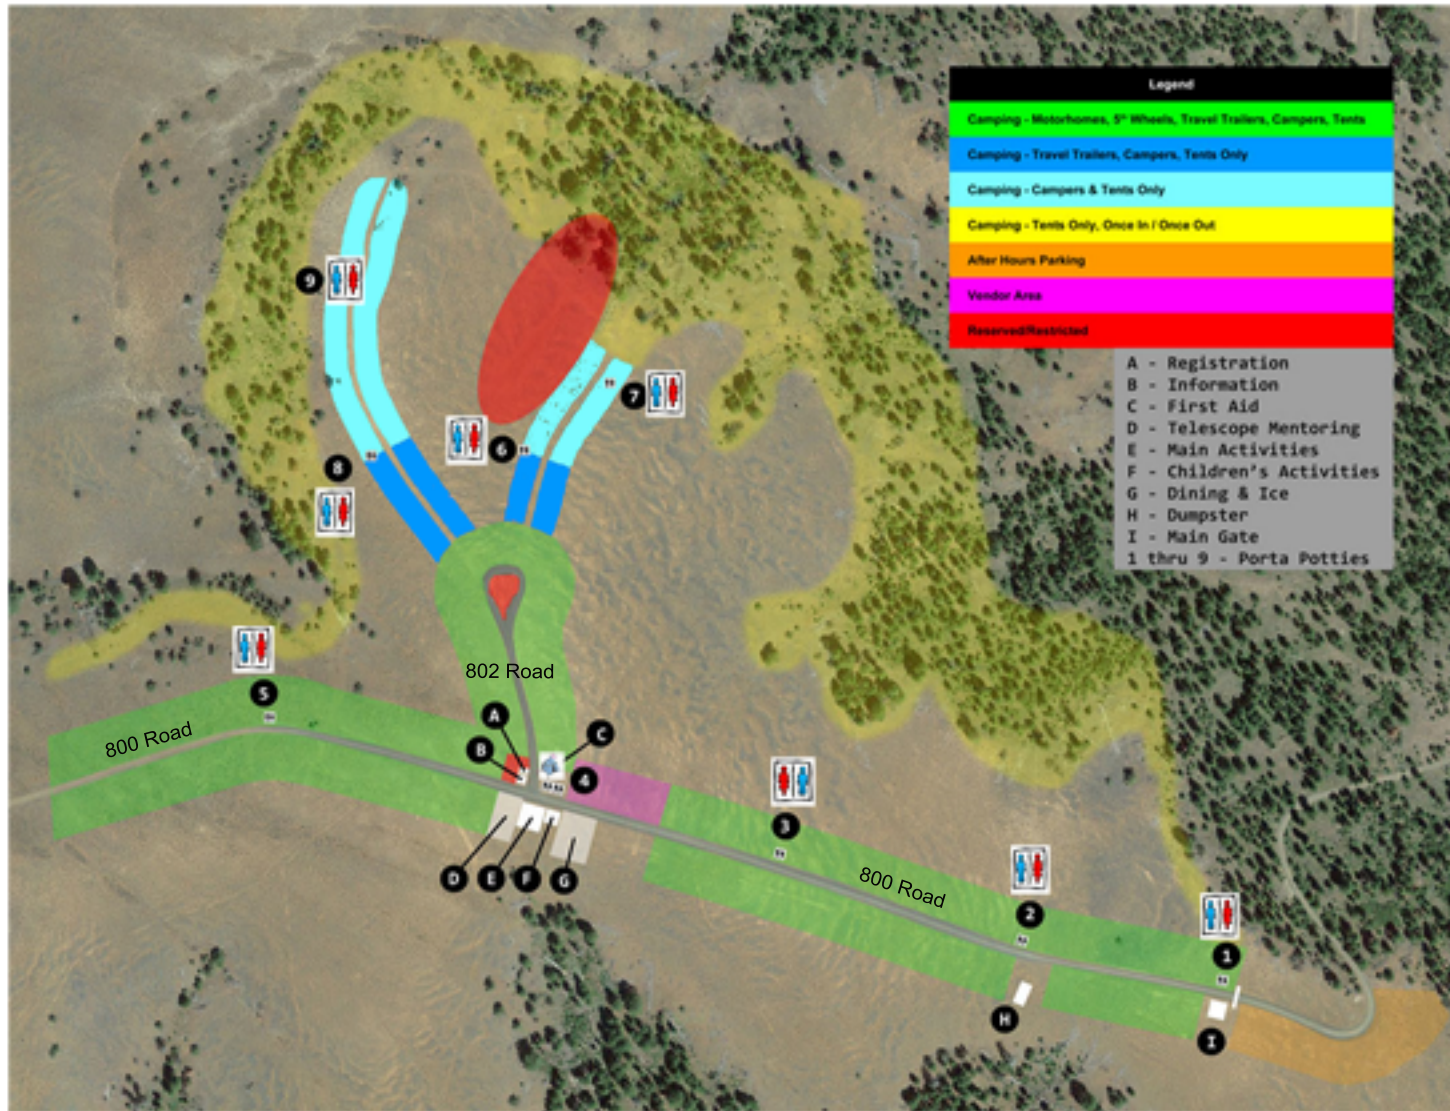

# Site Map

### Legend:

- GREEN** Motorhomes, 5th wheels, Travel Trailers, Campers, Tents
- DARK BLUE:** Travel Trailers, Campers, tents ONLY
- LIGHT BLUE:** Campers and tents ONLY
- YELLOW:** Tents ONLY Once in-Once Out
- RED:** Reserved Restricted NO CAMPING